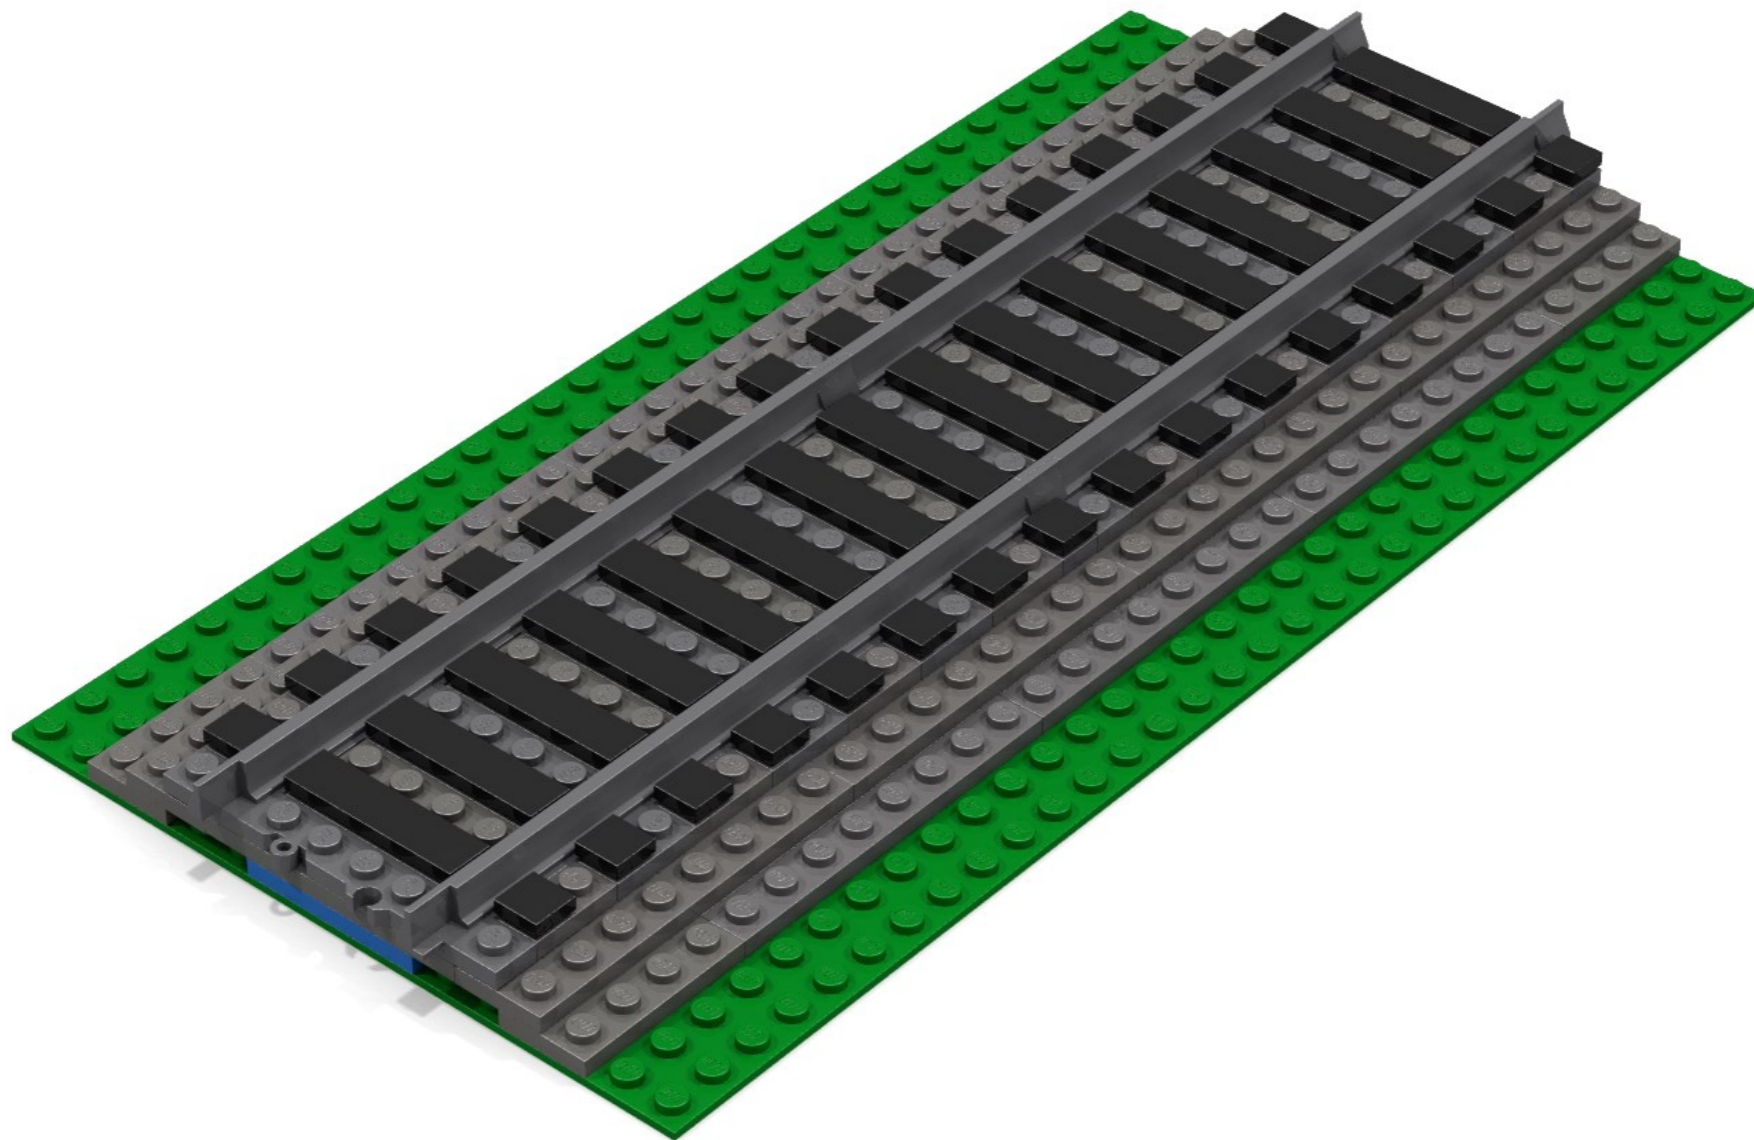

Model Designer: Gareth Ellis

Instructions By: Michael Bradford

Date of Release: 18th Oct 2016

Version Number: 1.0