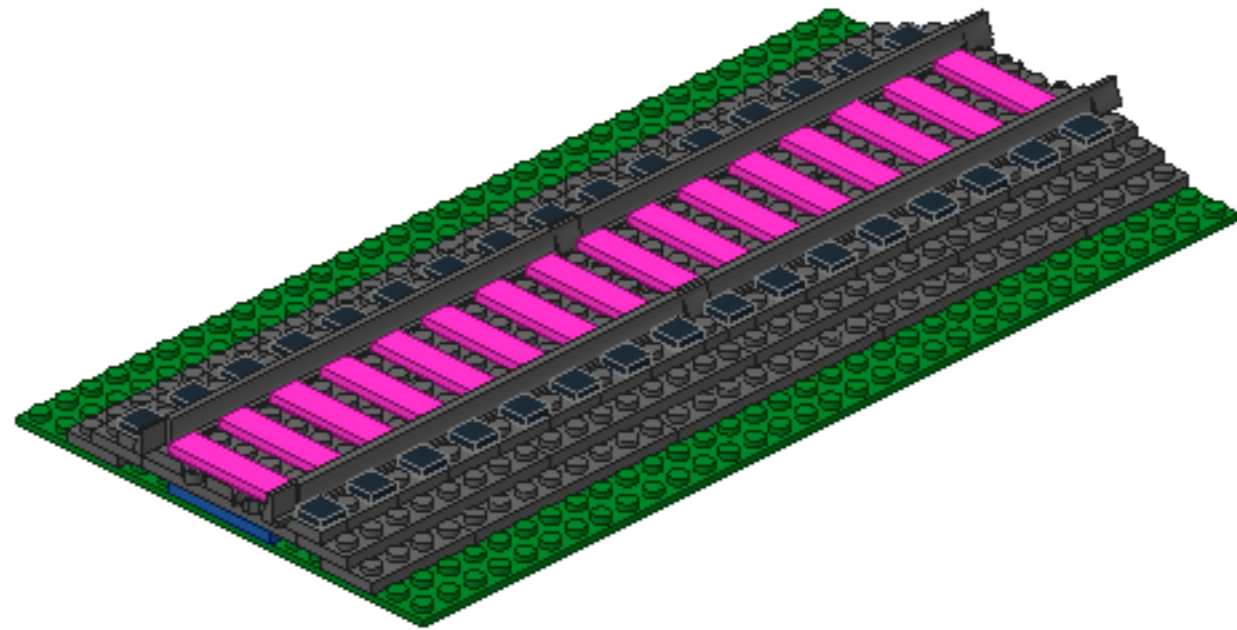

MODEL NAME: Budget 16 x 32 straight ballasting

MODEL CATEGORY: Track

MODEL CLASS: Ballasting

MODEL TYPE: Straight

SCALE: None

Model Designer: Gareth Ellis

Instructions By: Michael Bradford

Date of Release: 18th Oct 2016

Please link back to www.TexasBrickRR.com if used.

4

5

6

7

8

9

10  32x

11  16x

12  1x

- 4x 
- 8x 
- 32x 
- 16x 

- 16x 
- 12x 
- 8x 

- 1x 
- 6x 
- 6x 
- 6x 
- 2x 