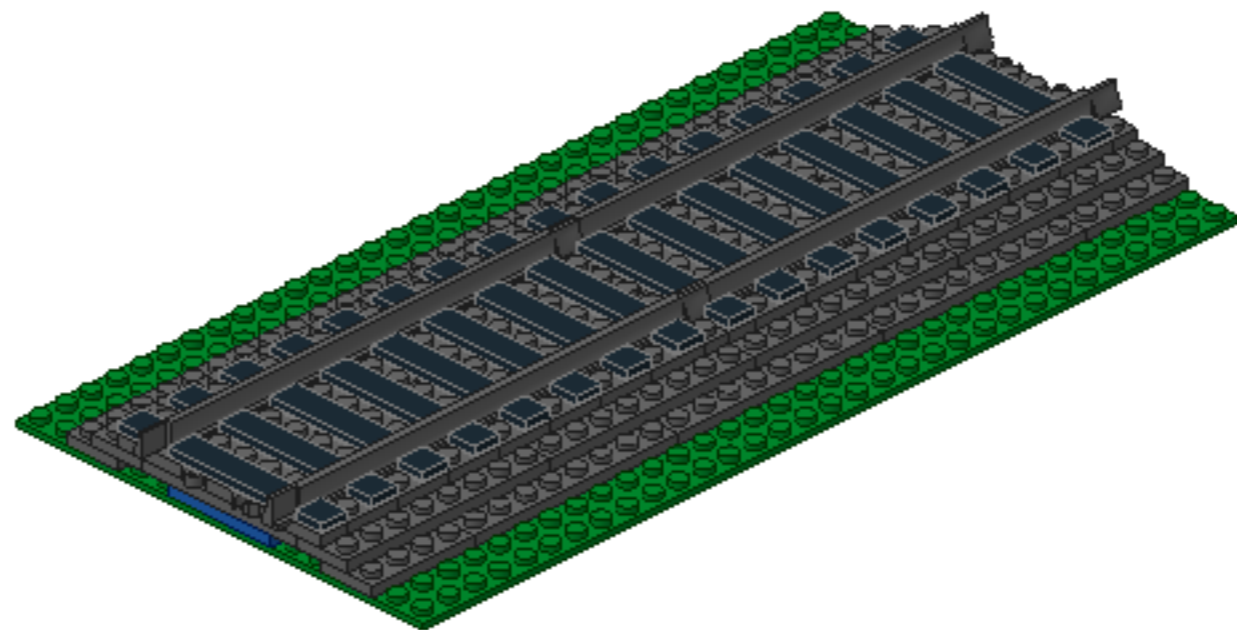

MODEL NAME: Budget 16 x 32 straight ballasting

MODEL CATEGORY: Track

MODEL CLASS: Ballasting

MODEL TYPE: Straight

SCALE: None

Model Designer: Gareth Ellis

Instructions By: Michael Bradford

Date of Release: 18th Oct 2016

Please link back to www.TexasBrickRR.com if used.

4

5

6

7

8

9

10  32x

11  16x

12  1x

- 4x 
- 8x 
- 32x 
- 16x 

- 16x 
- 12x 
- 8x 

- 1x 
- 6x 
- 6x 
- 6x 
- 2x 