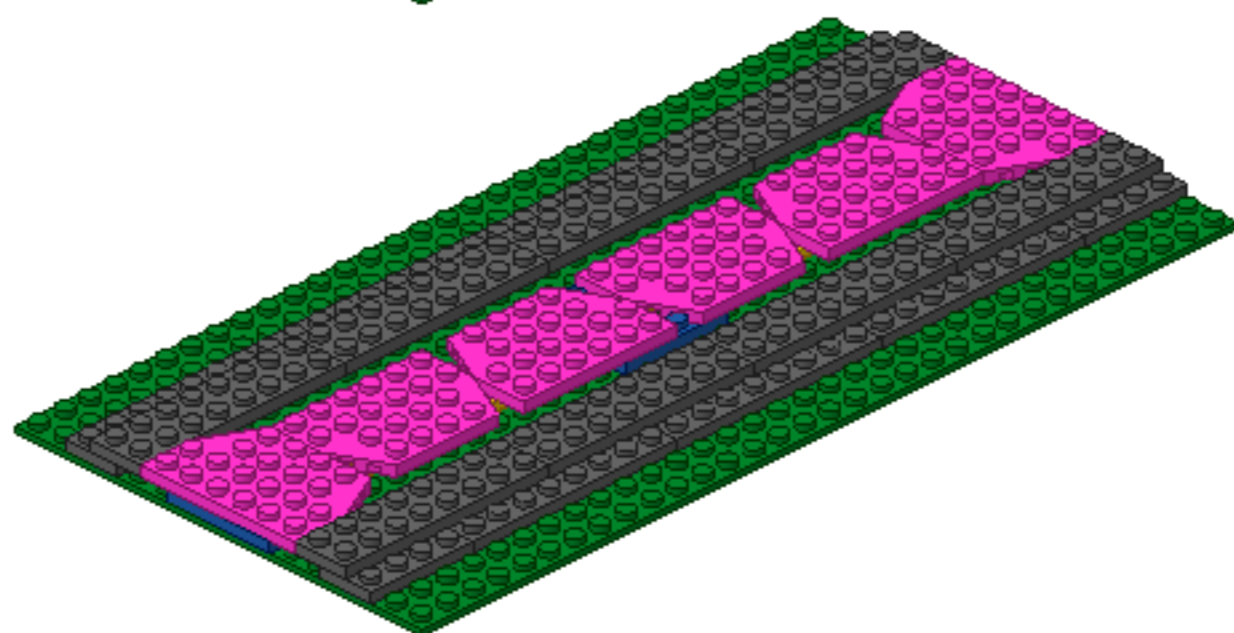

MODEL NAME: Budget 16 x 32 straight ballasting

MODEL CATEGORY: Track

MODEL CLASS: Ballasting

MODEL TYPE: Straight

SCALE: None

Model Designer: Gareth Ellis

Instructions By: Michael Bradford

Date of Release: 18th Oct 2016

Please link back to www.TexasBrickRR.com if used.

4

5

6

7

8

9

10  32x

11  16x

12  1x

- 4x 
- 8x 
- 32x 
- 16x 

- 16x 
- 12x 
- 8x 

- 1x 
- 6x 
- 6x 
- 6x 
- 2x 