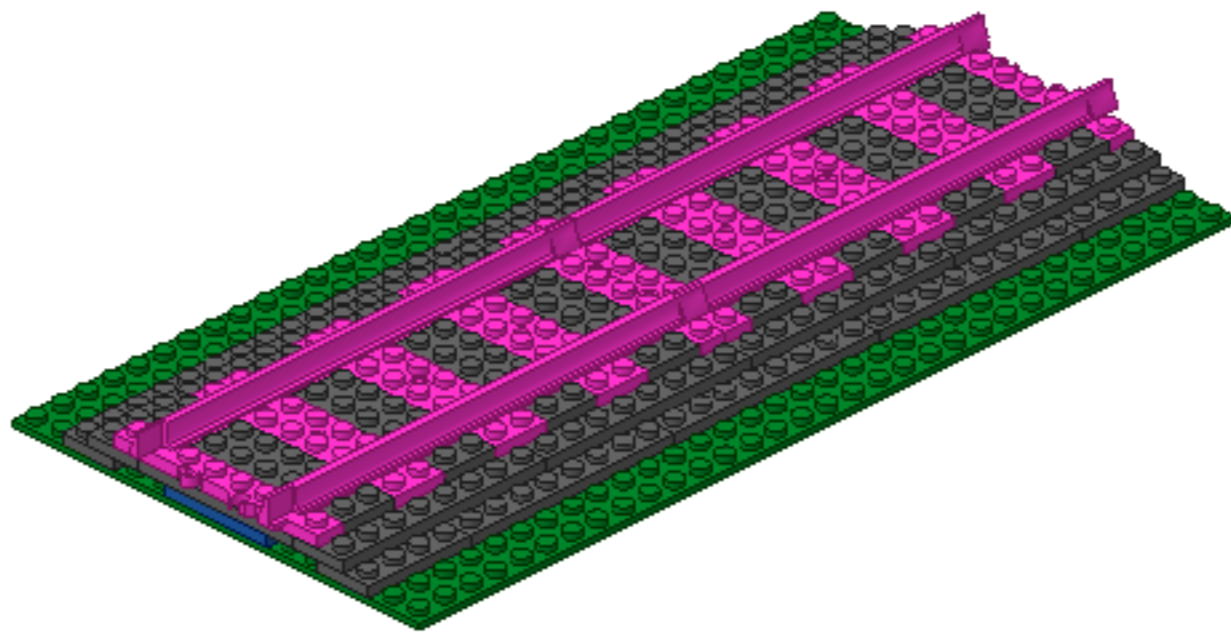

MODEL NAME: Budget 16 x 32 straight ballasting

MODEL CATEGORY: Track

MODEL CLASS: Ballasting

MODEL TYPE: Straight

SCALE: None

Model Designer: Gareth Ellis

Instructions By: Michael Bradford

Date of Release: 18th Oct 2016

Please link back to www.TexasBrickRR.com if used.

4

5

6

7

8

9

10  32x

11  16x

12  1x

- 4x 
- 8x 
- 32x 
- 16x 

- 16x 
- 12x 
- 8x 

- 1x 
- 6x 
- 6x 
- 6x 
- 2x 