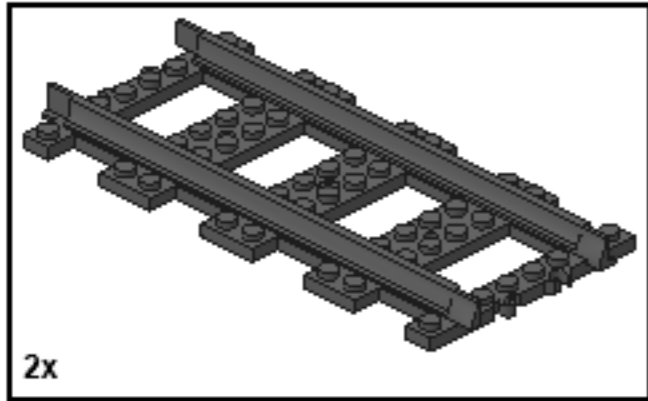

MODEL NAME: Budget 16 x 32 straight ballasting

MODEL CATEGORY: Track

MODEL CLASS: Ballasting

MODEL TYPE: Straight

SCALE: None

Model Designer: Gareth Ellis

Instructions By: Michael Bradford

Date of Release: 18th Oct 2016

Please link back to www.TexasBrickRR.com if used.

4

5

6

7

8

9

10  32x

11  16x

12  1x

- 4x 
- 8x 
- 32x 
- 16x 

- 16x 
- 12x 
- 8x 

- 1x 
- 6x 
- 6x 
- 6x 
- 2x 