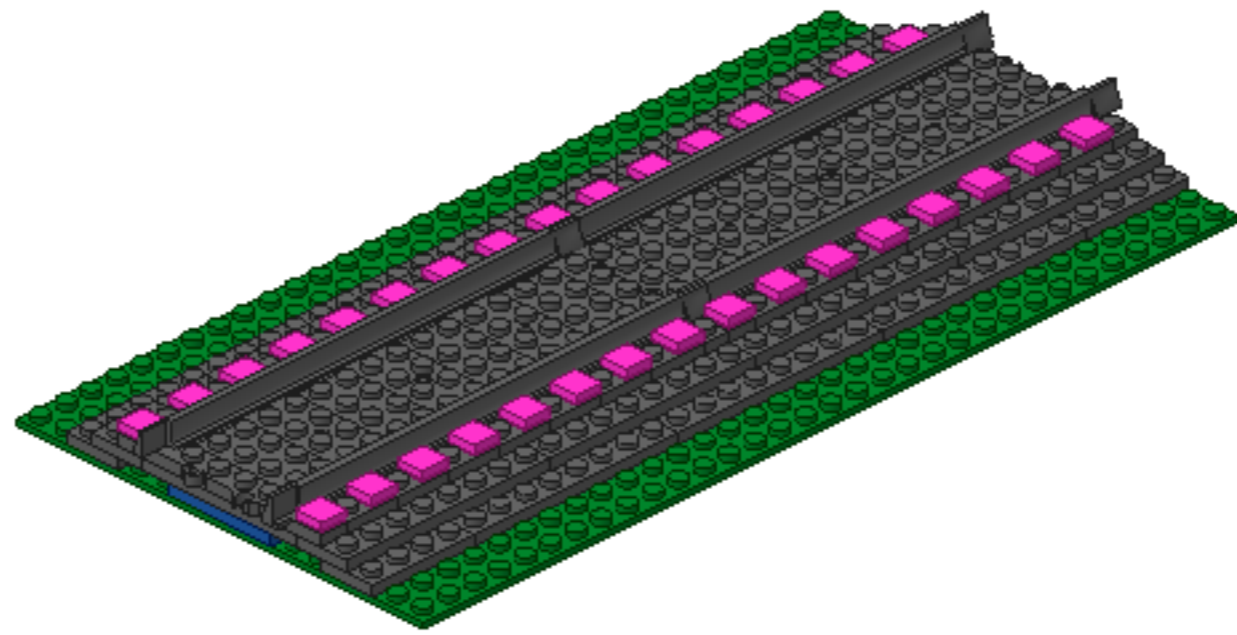

MODEL NAME: Budget 16 x 32 straight ballasting

MODEL CATEGORY: Track

MODEL CLASS: Ballasting

MODEL TYPE: Straight

SCALE: None

Model Designer: Gareth Ellis

Instructions By: Michael Bradford

Date of Release: 18th Oct 2016

Please link back to www.TexasBrickRR.com if used.

4

5

6

7

8

9

10  32x

11  16x

12  1x

- 4x 
- 8x 
- 32x 
- 16x 

- 16x 
- 12x 
- 8x 

- 1x 
- 6x 
- 6x 
- 6x 
- 2x 