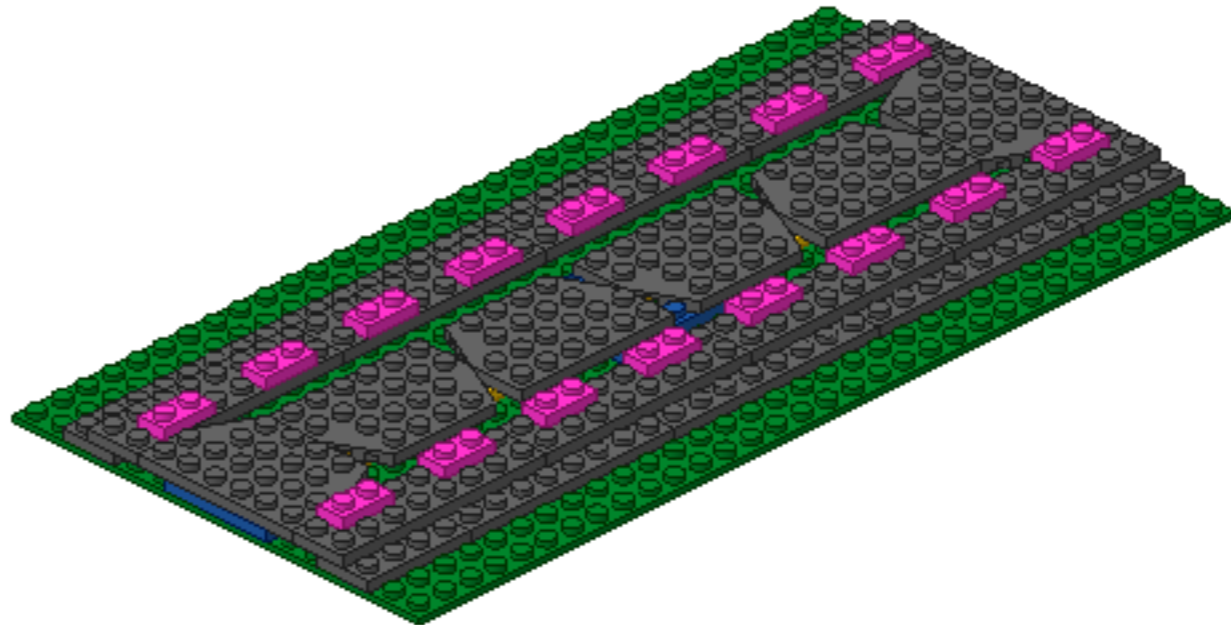

MODEL NAME: Budget 16 x 32 straight ballasting

MODEL CATEGORY: Track

MODEL CLASS: Ballasting

MODEL TYPE: Straight

SCALE: None

Model Designer: Gareth Ellis

Instructions By: Michael Bradford

Date of Release: 18th Oct 2016

Please link back to www.TexasBrickRR.com if used.

4

5

6

7

8

9

10  32x

11  16x

12  1x

- 4x 
- 8x 
- 32x 
- 16x 

- 16x 
- 12x 
- 8x 

- 1x 
- 6x 
- 6x 
- 6x 
- 2x 